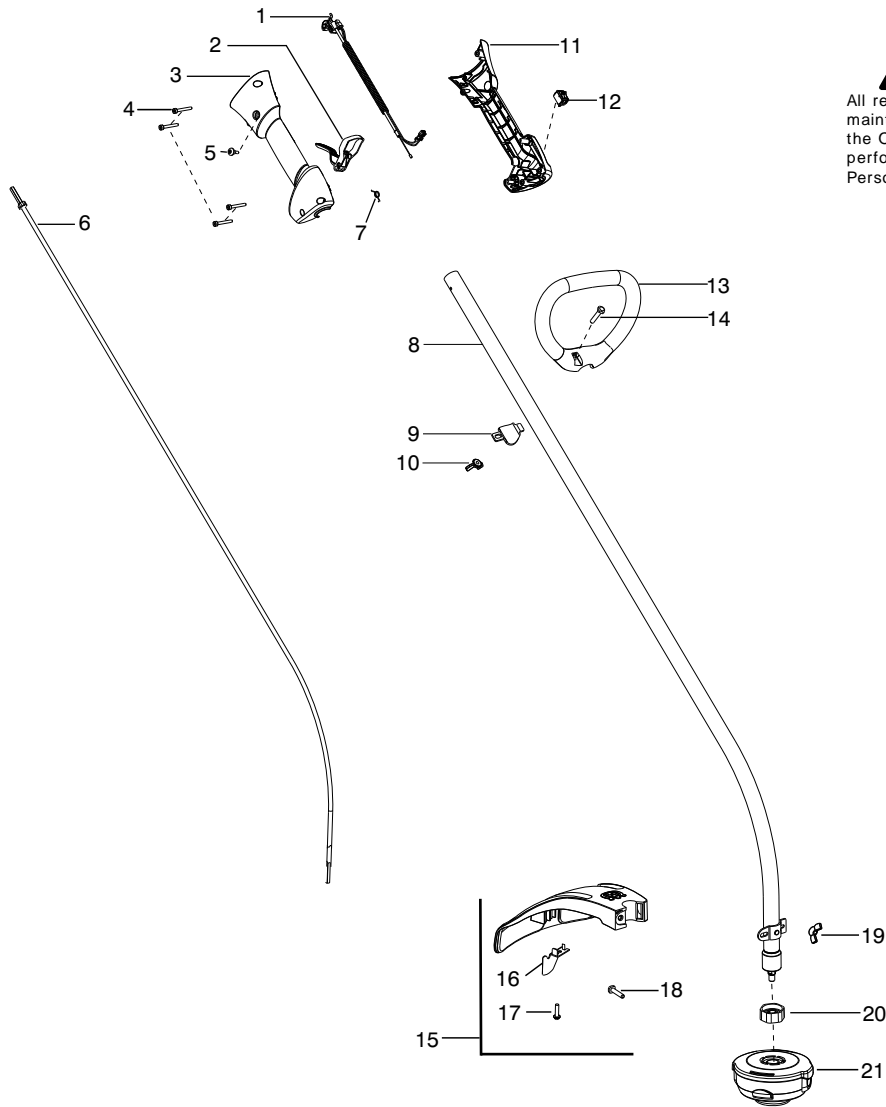

<b>Parts List No.</b> 545012636		<b>Husqvarna</b> ® PARTS LIST	<b>MODEL</b> 128C (US/CAN)
<b>Date</b> 5/11/12	<b>Replaces</b> 545012636 - 6/22/10		<b>NOTE</b> : Illustration may differ from actual model due to design changes.

**⚠ WARNING**  
All repairs, adjustments and maintenance not described in the Operator's Manual must be performed by Qualified Service Personnel.

Ref.	Part No.	Description	Ref.	Part No.	Description
1.	★ ★ ★ ★ ★	Assy-Cable/Wire Harness	19.	530016152	Wingnut
2.	★ ★ ★ ★ ★	Trigger	20.	545017403	Dust cup
3.	★ ★ ★ ★ ★	Housing-Throttle (RH)	21.	537338307	Assy-T25 Cutting Head
4.	★ ★ ★ ★ ★	Screw			
5.	★ ★ ★ ★ ★	Screw			
6.	545007508	Flexshaft			
7.	530016454	Spring-Trigger			
8.	575755601	Kit-Driveshaft			
9.	530059185	Clamp-Handle			
10.	530016152	Wingnut			
11.	★ ★ ★ ★ ★	Housing-Throttle (LH)			
12.	★ ★ ★ ★ ★	Kit-Switch			
13.	545042201	Handle-Assist			
14.	530015820	Bolt			
15.	545031101	Kit-Shield (Incl. 16,17,18,19)			
16.	545081862	Kit - Limiter-Line			
17.	530015814	Screw			
18.	530015820	Bolt			
					<b>Not Shown</b>
				115373927	Manual

✓ = New Part Number For This IPL

★ = Refer to the Service Reference Indicated for more information.(Located at the END of the IPL)

<b>Parts List No.</b> 545012636		<b>Husqvarna</b> ® PARTS LIST	<b>MODEL</b> 128C (US/CAN)
<b>Date</b> 5/11/12	<b>Replaces</b> 545012636 - 6/22/10		<b>NOTE</b> : Illustration may differ from actual model due to design changes.