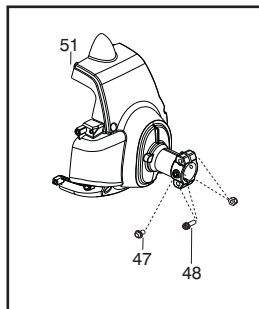

**⚠ WARNING**  
All repairs, adjustments and maintenance not described in the Operator's Manual must be performed by Qualified Service Personnel.

Ref.	Part No.	Description	Ref.	Part No.	Description
1.	★ ★ ★ ★ ★	Assy-Cable/Wire Harness	19.	530016152	Wingnut
2.	★ ★ ★ ★ ★	Trigger	20.	545017403	Dust cup
3.	★ ★ ★ ★ ★	Housing-Throttle (RH)	21.	537338307	Assy-T25 Cutting Head
4.	★ ★ ★ ★ ★	Screw			
5.	★ ★ ★ ★ ★	Screw			
6.	545007508	Flexshaft			
7.	530016454	Spring-Trigger			
8.	575755601	Kit-Driveshaft			
9.	530059185	Clamp-Handle			
10.	530016152	Wingnut			
11.	★ ★ ★ ★ ★	Housing-Throttle (LH)			
12.	★ ★ ★ ★ ★	Kit-Switch			
13.	545042201	Handle-Assist			
14.	530015820	Bolt			
15.	545031101	Kit-Shield (Incl. 16,17,18,19)			
16.	545081862	Kit - Limiter-Line			
17.	530015814	Screw			
18.	530015820	Bolt			
					<b>Not Shown</b>
				115373927	Manual

Serial Number - 2010-72N and lower, please use the following parts:

- Ref.# 1 - 545125301 - Assy-Cable/Wire Harness
- Ref.# 2 - 545066001 - Trigger
- Ref.# 3 - 545062002 - Housing-throttle (RH)
- Ref.# 4 - 530016448 - Screw
- Ref.# 5 - 530016449 - Screw
- Ref.#11- 545067001 - Housing-throttle (LH)
- Ref.#12- 545030601 - Kit - Switch

Serial Number - 2010-73N and higher, please use the following parts:

- Ref.# 1 - 576139401 - Assy. - Cable/Wire Harness
- Ref.# 2 - 574355301 - Trigger
- Ref.# 3 - 545223101 - Housing-throttle (RH)
- Ref.# 4 - 530016449 - Screw
- Ref.# 5 - 530015805 - Screw
- Ref.#11- 545223201 - Housing-throttle (LH)
- Ref.#12- 545049309 - Switch

- Ref.# 47 - 530015805 - Screw
- Ref.# 48 - 530015774 - Screw
- Ref.# 51 - 545205201 - Assy. - Fan Housing

<b>Parts List No.</b> 545012636		 <b>Husqvarna</b> ® PARTS LIST	<b>MODEL</b> 128C (US/CAN)
<b>Date</b> 5/11/12	<b>Replaces</b> 545012636 - 6/22/10		<b>NOTE</b> : Illustration may differ from actual model due to design changes.