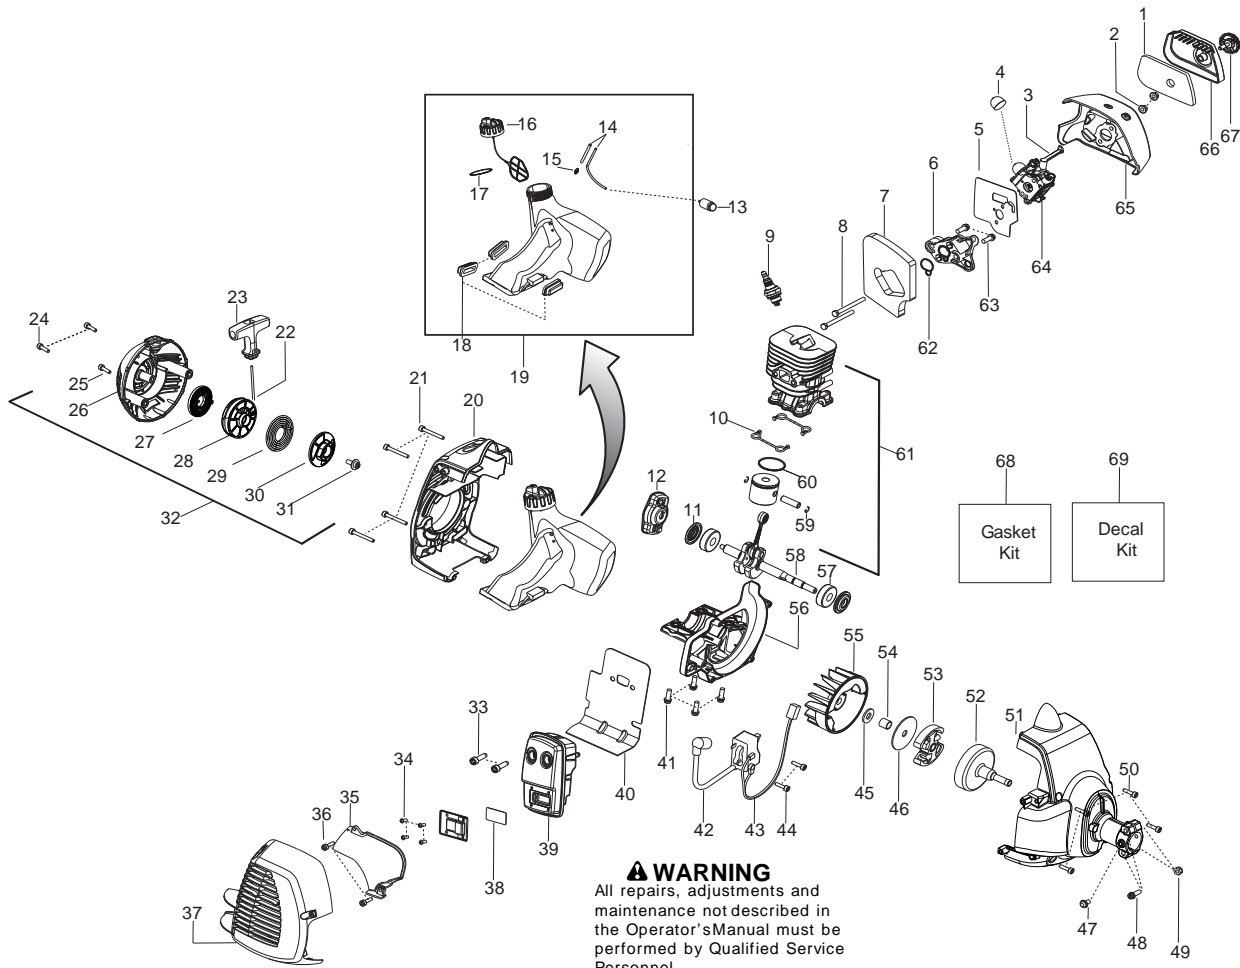

<b>Parts List No.</b> 545012636		<b>Husqvarna</b> ® PARTS LIST	<b>MODEL</b> 128C (US/CAN)
<b>Date</b> 5/11/12	<b>Replaces</b> 545012636 - 6/22/10		<b>NOTE</b> : Illustration may differ from actual model due to design changes.

**⚠ WARNING**  
All repairs, adjustments and maintenance not described in the Operator's Manual must be performed by Qualified Service Personnel.

Ref.	Part No.	Description	Ref.	Part No.	Description
1.	★ ★ ★ ★ ★	Assy-Cable/Wire Harness	19.	530016152	Wingnut
2.	★ ★ ★ ★ ★	Trigger	20.	545017403	Dust cup
3.	★ ★ ★ ★ ★	Housing-Throttle (RH)	21.	537338307	Assy-T25 Cutting Head
4.	★ ★ ★ ★ ★	Screw			
5.	★ ★ ★ ★ ★	Screw			
6.	545007508	Flexshaft			
7.	530016454	Spring-Trigger			
8.	575755601	Kit-Driveshaft			
9.	530059185	Clamp-Handle			
10.	530016152	Wingnut			
11.	★ ★ ★ ★ ★	Housing-Throttle (LH)			
12.	★ ★ ★ ★ ★	Kit-Switch			
13.	545042201	Handle-Assist			
14.	530015820	Bolt			
15.	545031101	Kit-Shield (Incl. 16,17,18,19)			
16.	545081862	Kit - Limiter-Line			
17.	530015814	Screw			
18.	530015820	Bolt			
					<b>Not Shown</b>
				115373927	Manual

✓ = New Part Number For This IPL

★ = Refer to the Service Reference Indicated for more information.(Located at the END of the IPL)

<b>Parts List No.</b> 545012636		<b>Husqvarna</b> ® PARTS LIST	<b>MODEL</b> 128C (US/CAN)
<b>Date</b> 5/11/12	<b>Replaces</b> 545012636 - 6/22/10		<b>NOTE</b> : Illustration may differ from actual model due to design changes.