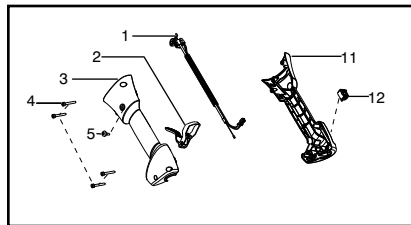

- Ref.# 1 - 576139401 - Assy. - Cable/Wire Harness
- Ref.# 2 - 574355301 - Trigger
- Ref.# 3 - 545223101 - Housing-throttle (RH)
- Ref.# 4 - 530016449 - Screw
- Ref.# 5 - 530015805 - Screw
- Ref.#11- 545223201 - Housing-throttle (LH)
- Ref.#12- 545049309 - Switch

***** **Service Reference** *****

Note : Due to product improvements, your unit may have a different fan housing assembly.
Please refer to the serial number on your unit and order the parts below.

Serial Number - 2010-72N and lower, please use the following parts: